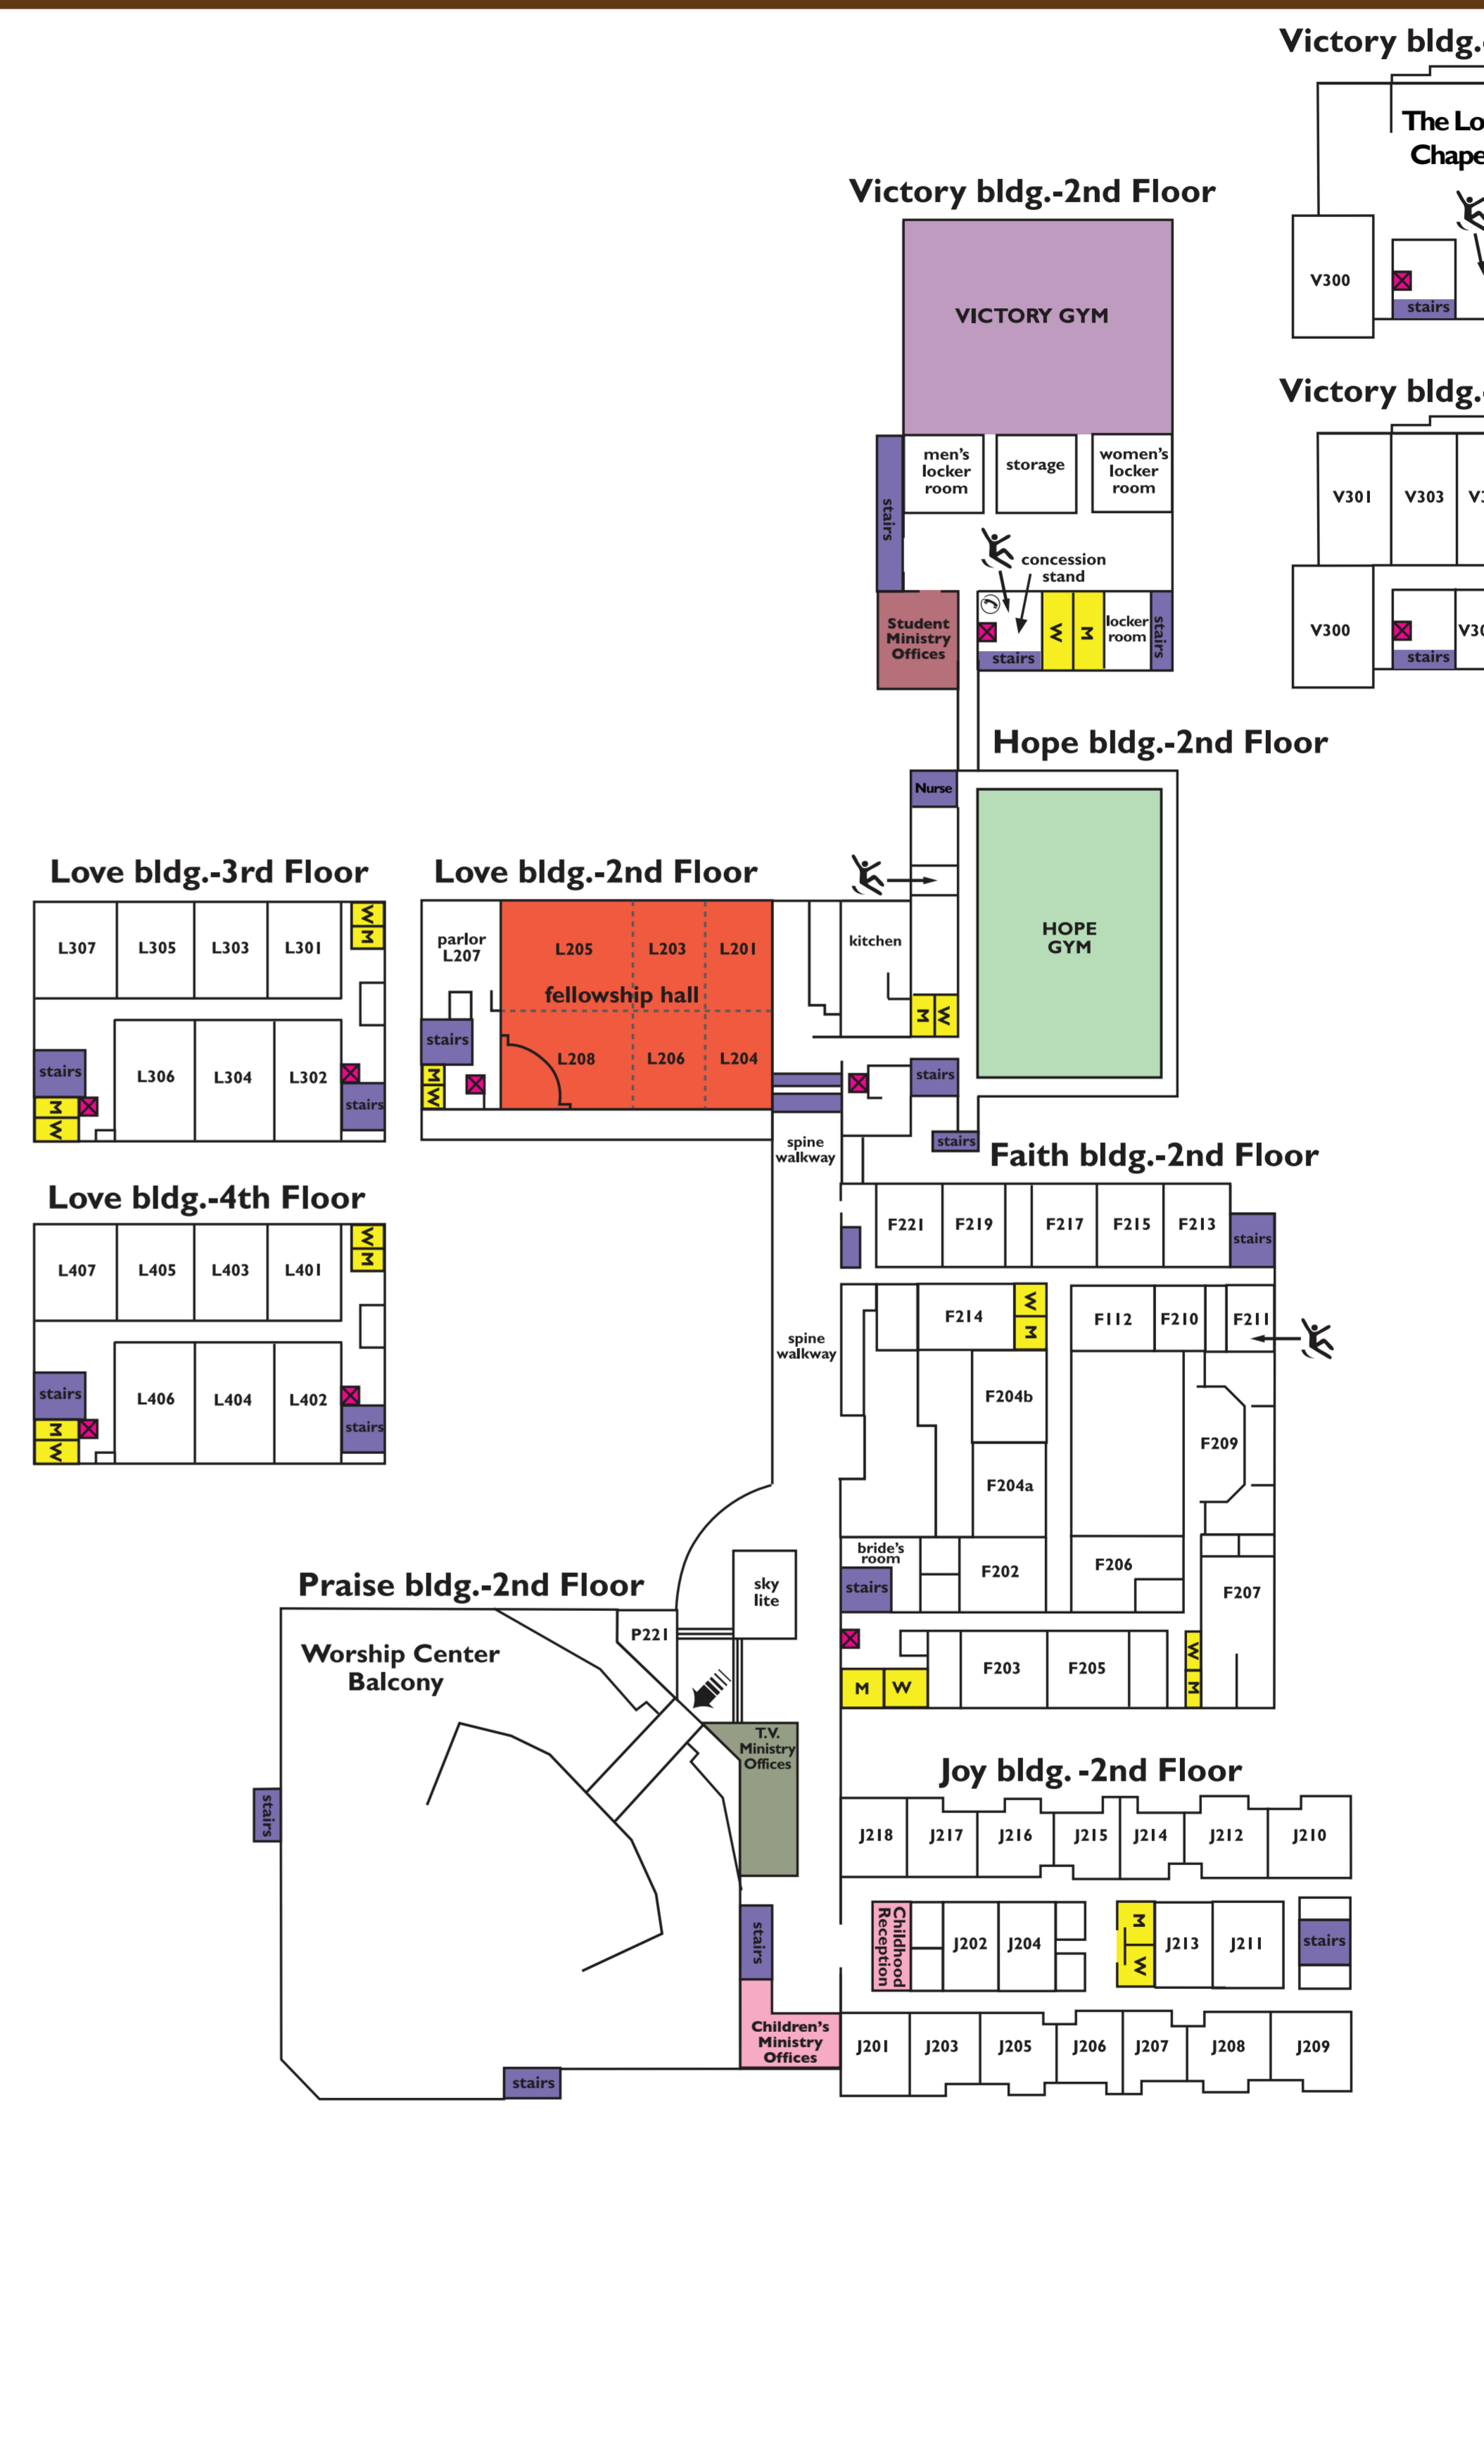

CASTLE HILLS
FIRST BAPTIST CHURCH

CASTLE HILLS
FIRST BAPTIST SCHOOL

LEGEND

- Administration Offices
- Children's Ministry
- Daycare Office
- Faith Auditorium
- Fellowship Hall
- Grace Chapel
- Hope Gym
- Library
- Music Ministry Offices
- Nursery Reception
- Grace Offices
- Pastoral Offices
- Preschool Offices
- Accounting and School
- T.V. Ministry Offices
- Victory Gym
- Student Ministry Offices
- Public telephone
- Information center
- Entry points
- Elevators
- Stairs
- Women's restroom
- Men's restroom
- Handicap access
- Wet Floor Signs

level one

levels two-four